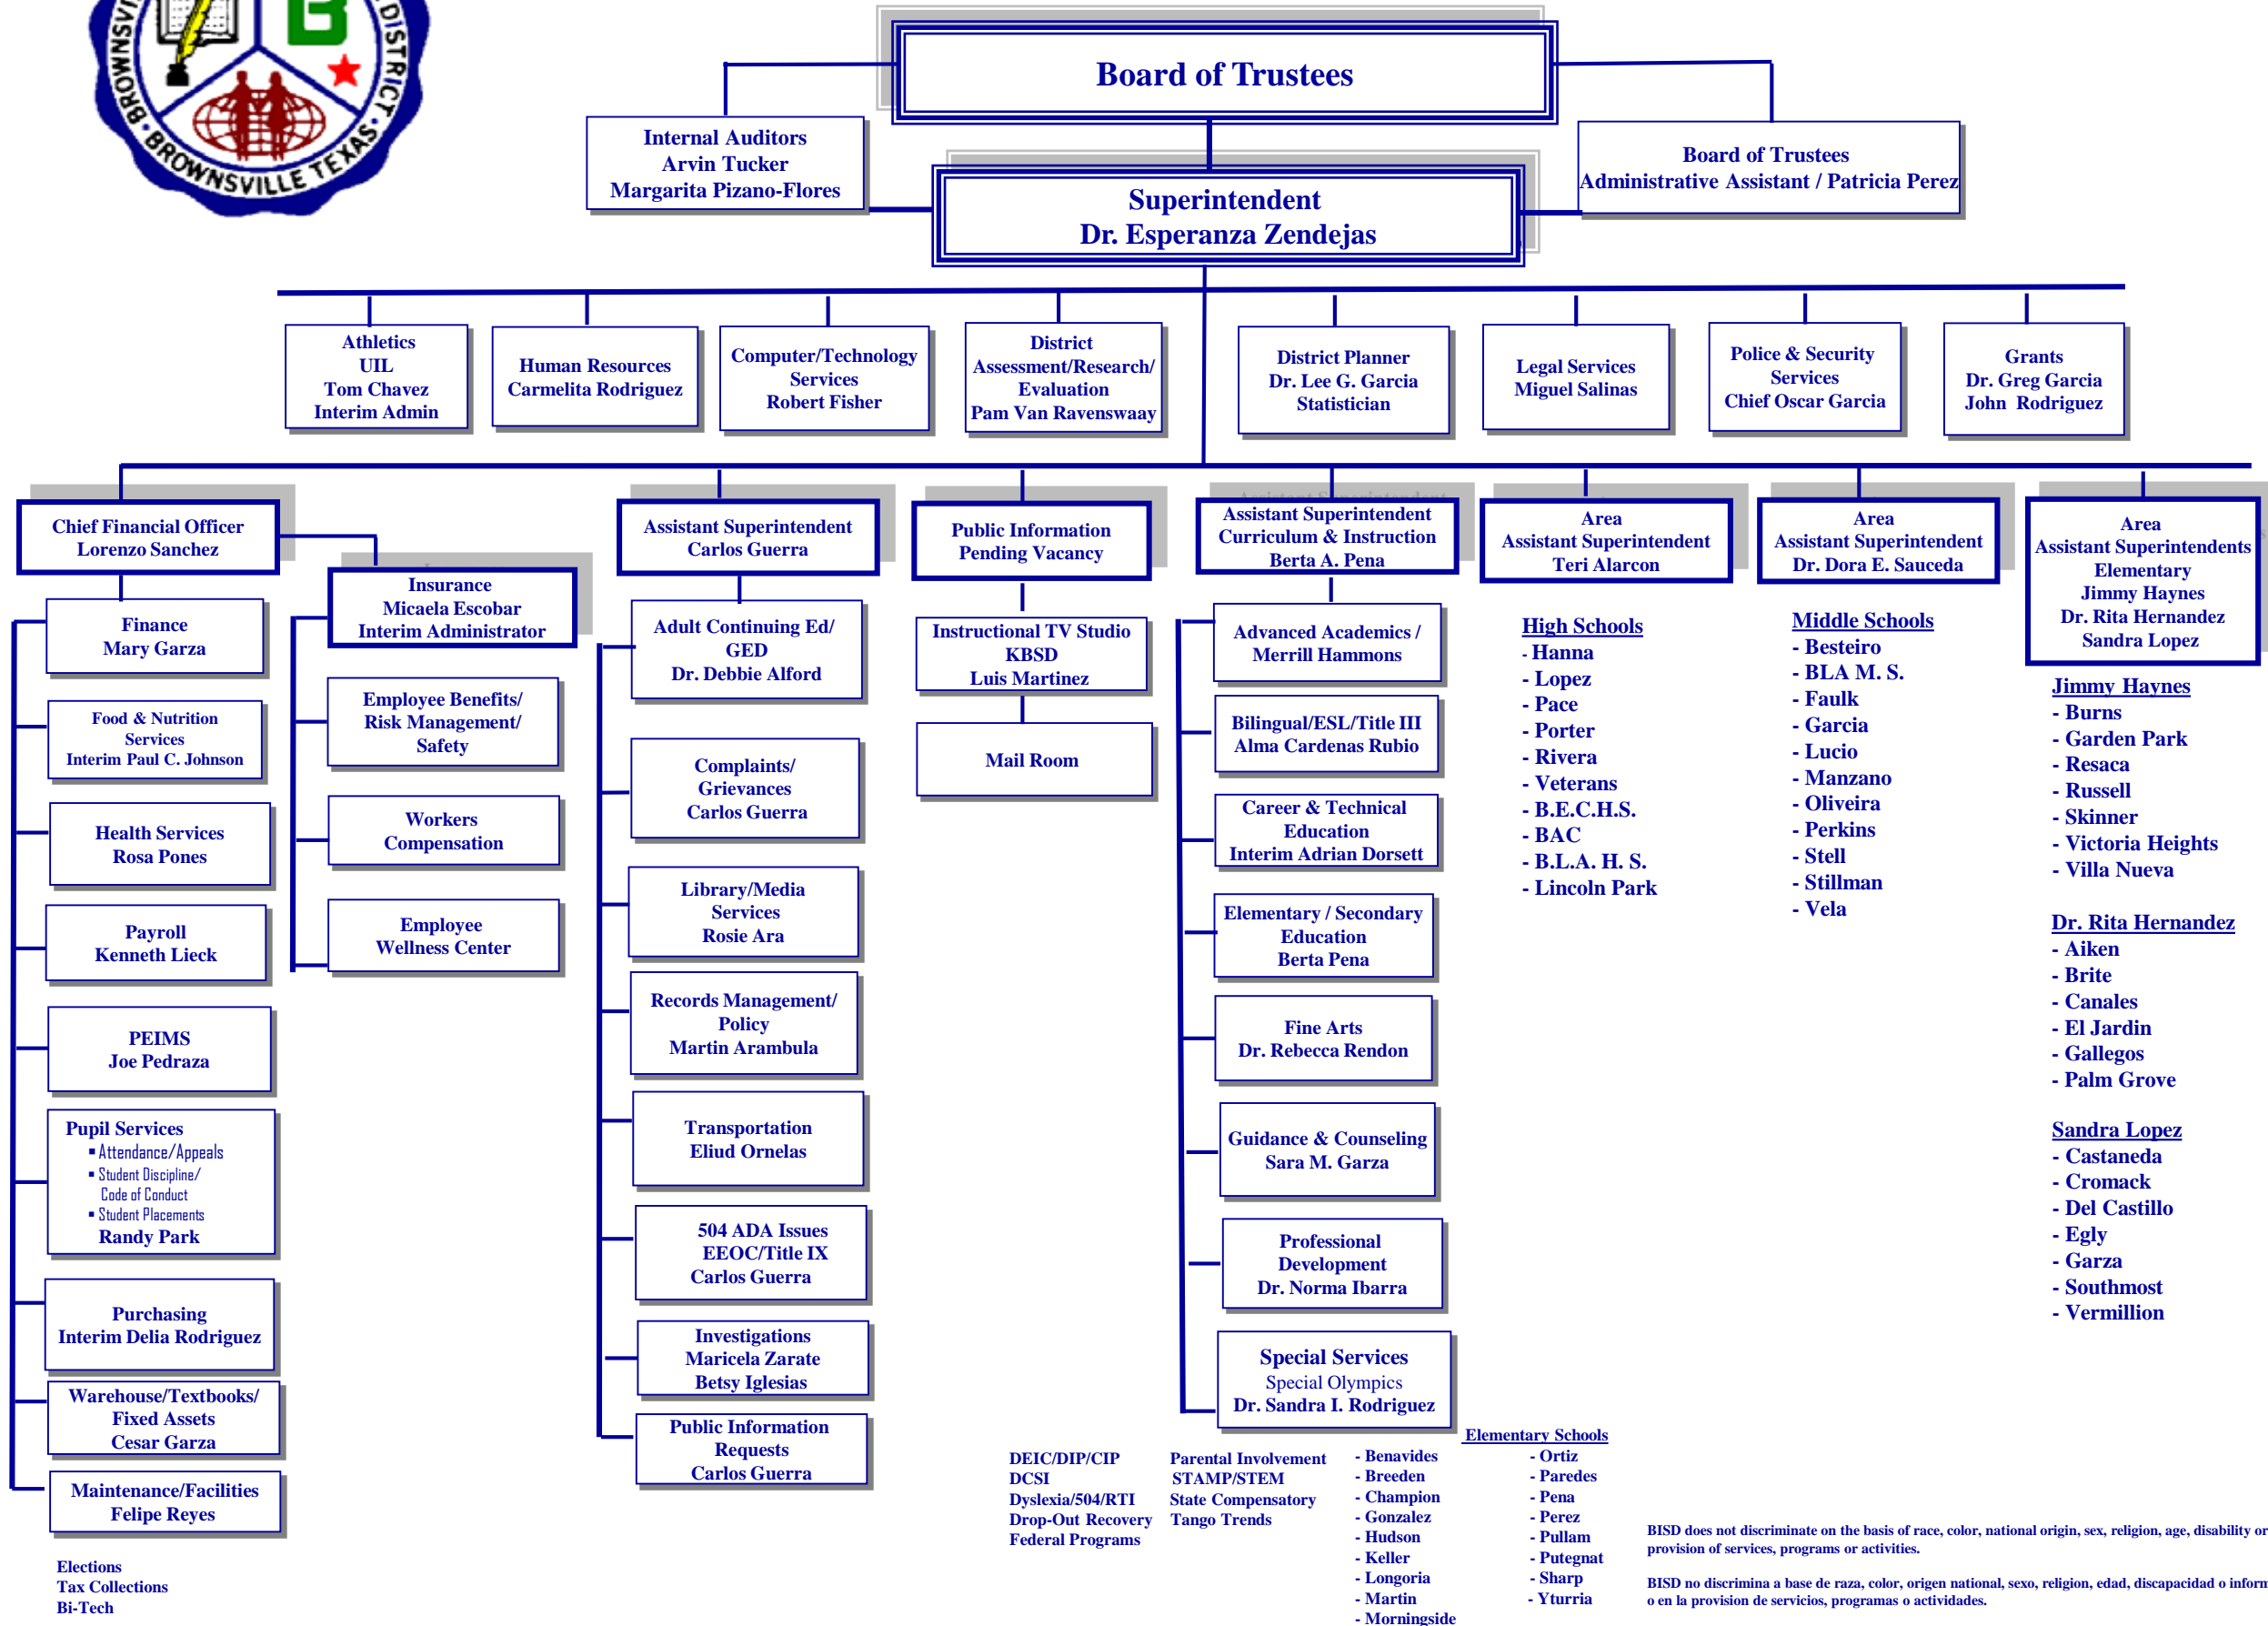

Brownsville ISD Organizational Chart

2017-2018

BISD does not discriminate on the basis of race, color, national origin, sex, religion, age, disability or genetic information in employment or provision of services, programs or activities.

BISD no discrimina a base de raza, color, origen nacional, sexo, religion, edad, discapacidad o informacion genetica en el empleo o en la provision de servicios, programas o actividades.