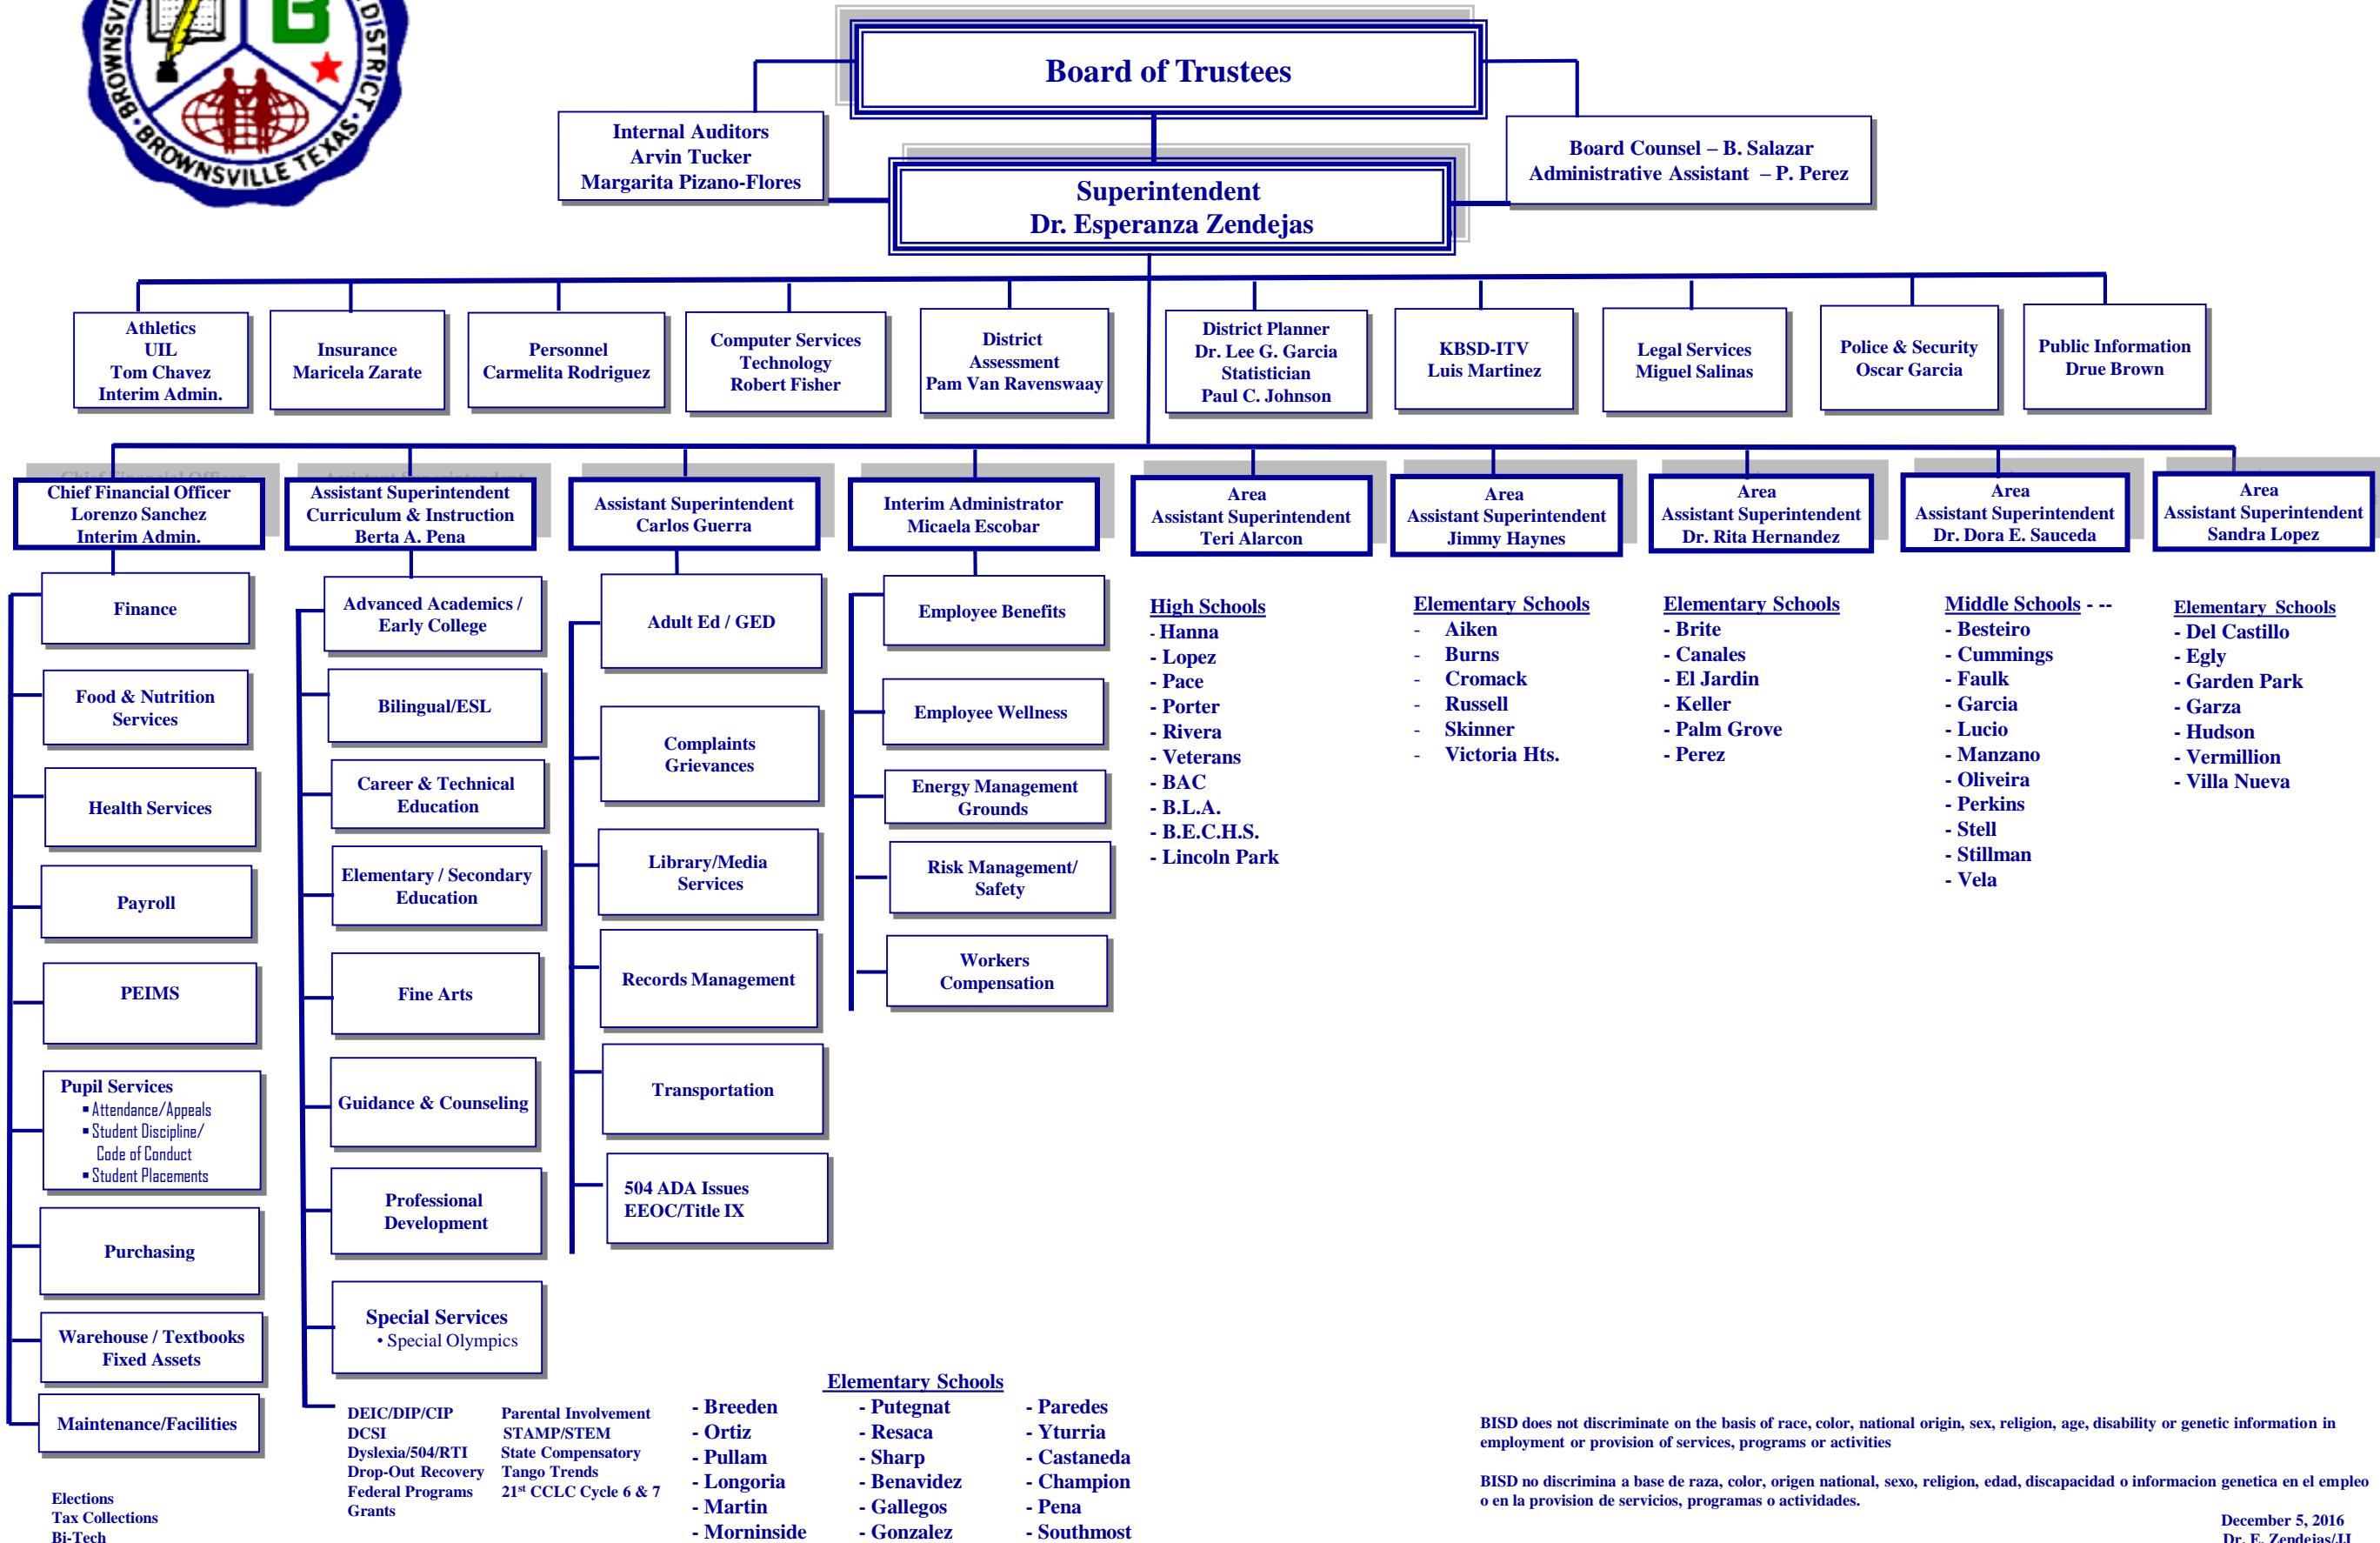

Brownsville ISD Organizational Chart

2016-2017

BISD does not discriminate on the basis of race, color, national origin, sex, religion, age, disability or genetic information in employment or provision of services, programs or activities

BISD no discrimina a base de raza, color, origen nacional, sexo, religion, edad, discapacidad o informacion genetica en el empleo o en la provision de servicios, programas o actividades.